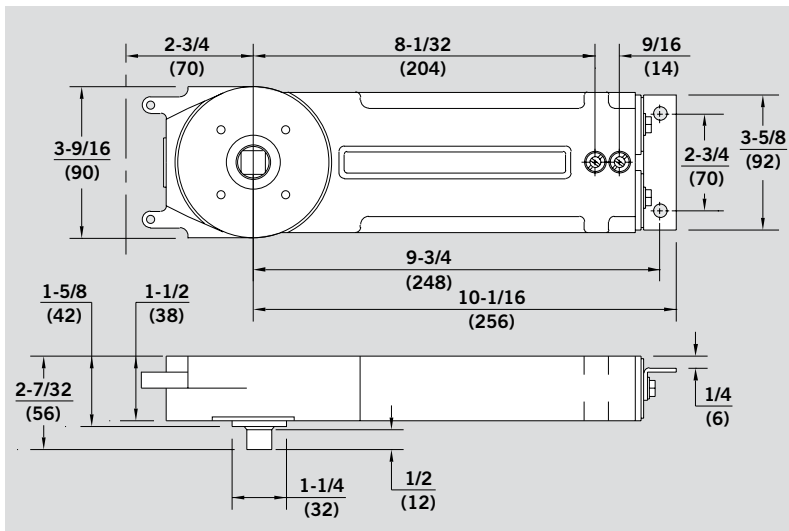

# COMPONENT SPECIFICATION SHEET

### APPLICATION

- Single or Double Acting
- Exterior or Interior Doors
- Doors Sizes up to 4'-0" Interior and 3'-6" Exterior
- Accommodates a maximum door weight of 250 lbs.